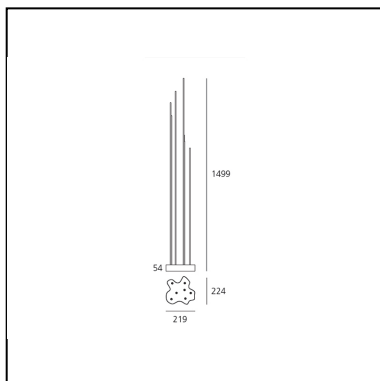

Reeds IP67

Klaus Begasse

IP67 

LUMINAIRE

- Watt: **9W**
- Voltage: **220-240V**
- Delivered lumens output: **79lm**
- CCT: **3000K**
- Efficiency: **12%**
- Efficacy: **8.78lm/W**
- CRI: **80**

Notes

220/240Vac 50/60Hz electronic ballast included.

DESCRIPTION

Floor light fixture with diffuse emission, with monochromatic LED light sources. Available with IP20 protection rating for indoors, IP67 and IP68 for outdoors. IP67 and IP68 versions are available in Single or Triple shape. Light is diffused through 7 PMMA rods with different heights to give the impression of a reed bed and which can be screwed to the base by means of AISI 316 stainless steel bushes. Part of the light is also diffused on the floor around the base. The base has an irregular shape, which has been designed to allow a «mosaic» connection with other light fixtures so as to create an elaborate composition as needed. Technical features in compliance with EN60598-1 (IP20, IP67) and section 2-18 (IP68). Consists of a base made up of a transparent polycarbonate casing installed between 2 AISI316 stainless steel plates fixed by means of AISI316 stainless steel screws. Water sealing is assured by a silicone gasket. The light fixture can be fastened to the floor by means of the holes in the lower plate. Technopolymer aesthetic cover. Complete with integrated ballast and supplied with a 1.5 m-long H05RN-F 2x1 cable provided with IP67 connector for the electrical connection to the mains suitable for 5-13.5mm diameter cables.

DIMENSIONS

- Length: **cm 22**
- Width: **cm 22**
- Height: **cm 150**
- Impact Resistance: **IK10**
- Glow Wire Test: **750°**

SOURCES INCLUDED

- Category: **Led**
- Number: **1**
- Watt: **9,5W**
- Color temperature (K): **3000K**
- CRI: **80**